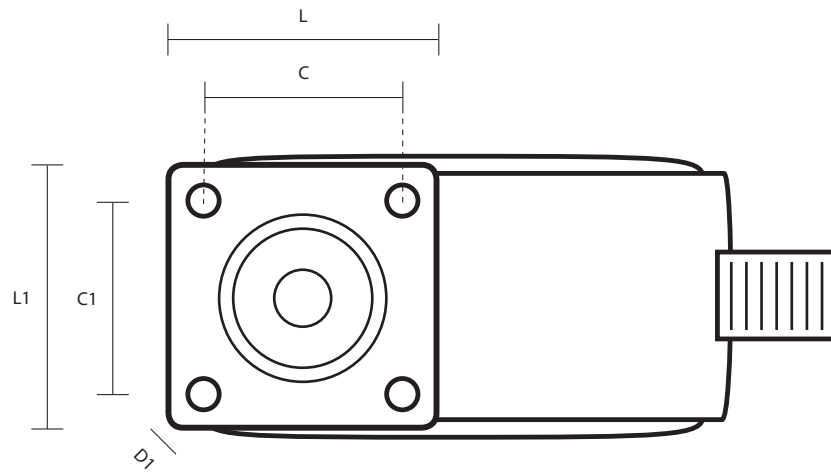

TW4004/B (40mm Twin Wheel Braked Castor Top Plate Fitting)

Castor Dimensions - Key		
D	Wheel Diameter	40mm
L	Plate Dimension Length (mm)	38mm
L1	Plate Dimension Width (mm)	38mm
C	Plate Hole Centers length (mm)	27mm
C1	Plate Hole Centers width (mm)	27mm
D1	Plate Hole Diameter (mm)	5mm
H	Total Castor Height	54mm
W	Tread Width (mm)	N/A
R	Swivel Radius (mm)	N/A