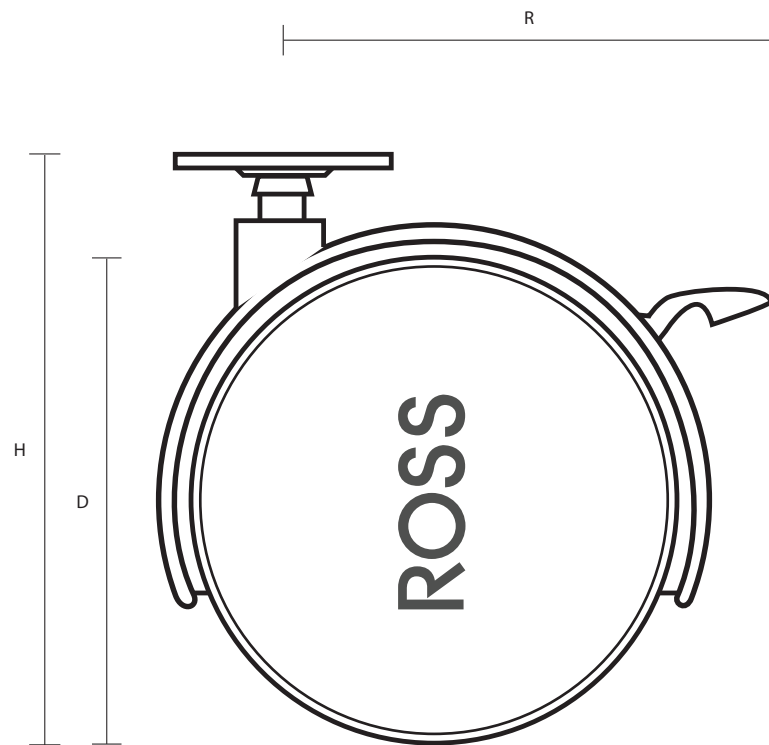

TW4004/B (40mm Twin Wheel Braked Castor Top Plate Fitting)

Castor Dimensions - Key		
D	Wheel Diameter	40mm
L	Plate Dimension Length (mm)	38mm
L1	Plate Dimension Width (mm)	38mm
C	Plate Hole Centers length (mm)	27mm
C1	Plate Hole Centers width (mm)	27mm
D1	Plate Hole Diameter (mm)	5mm
H	Total Castor Height	54mm
W	Tread Width (mm)	N/A
R	Swivel Radius (mm)	N/A