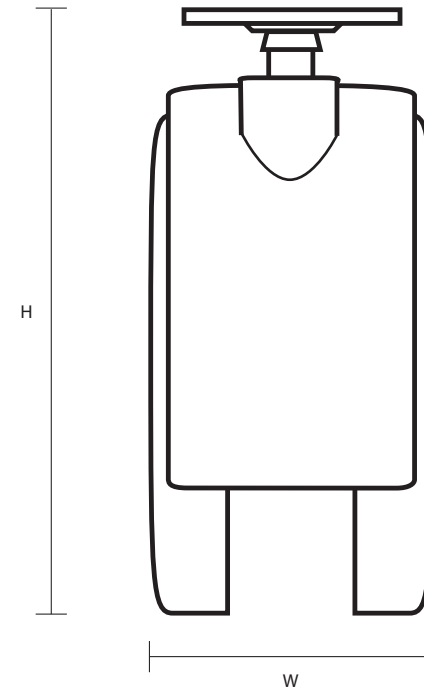

TW4004/B (40mm Twin Wheel Braked Castor Top Plate Fitting)

Castor Dimensions - Key		
D	Wheel Diameter	40mm
L	Plate Dimension Length (mm)	38mm
L1	Plate Dimension Width (mm)	38mm
C	Plate Hole Centers length (mm)	27mm
C1	Plate Hole Centers width (mm)	27mm
D1	Plate Hole Diameter (mm)	5mm
H	Total Castor Height	54mm
W	Tread Width (mm)	N/A
R	Swivel Radius (mm)	N/A